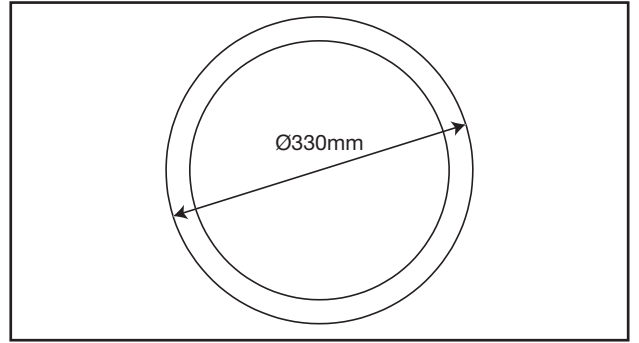

ABG330/BZ/**

Ring Bezels For Lennox
(ABG330/CCT Range)

PRODUCT FEATURES

- Available in Matt Black and Polished Chrome
- Compatible with all Lennox (ABG330/CCT) models

TECHNICAL SPECIFICATIONS

Code	Finish
ABG330/BZ/BLK	Matt Black Ring
ABG330/BZ/PC	Polished Chrome Ring